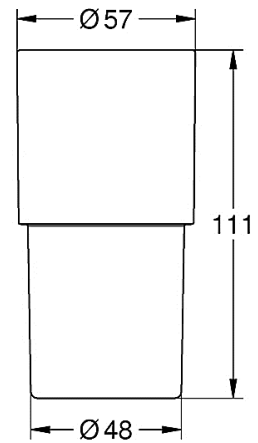

PROJECT		REF		REV	ITEM CODE	
LOCATION		DATE			PAGE	

SANITARY WARE SPECIFICATION SHEET

Item Descriptions	GROHE (Germany) "Atrio" Wall mounted crystal glass tumbler with chrome plated holder
Dimensions	L57 x W102 x H111 mm
Model	40304003 (Glass holder) 40254003 (Crystal glass tumbler)
Finish / Material	Chrome Plated / Glass and Metal
Country of origin Manufacturer	Germany GROHE Limited
Supplier	Acme Sanitary Ware Co. Ltd Mr. Eric Wong/ Mr. Don Yuen
Contact Tel/Fax	(852) 2388-7171 / (852) 2710-8012
E-mail	acme@acmesanitary.com.hk
Website	www.acmesanitary.com.hk

Illustration/ Drawing

Product Descriptions

- material: glass / metal
- GROHE StarLight** chrome finish
- concealed fastening

Crystal glass tumbler (40 254 xx3): fits in the following holder: Atrio (40 304 xx3)