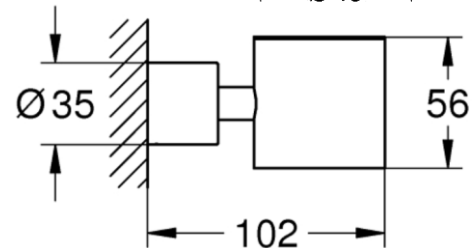

PROJECT		REF		REV	ITEM CODE	
LOCATION		DATE			PAGE	

SANITARY WARE SPECIFICATION SHEET

Item Descriptions	GROHE (Germany) "Atrio" Wall mounted crystal glass tumbler with chrome plated holder
Dimensions	L57 x W102 x H111 mm
Model	40304003 (Glass holder) 40254003 (Crystal glass tumbler)
Finish / Material	Chrome Plated / Glass and Metal
Country of origin Manufacturer	Germany GROHE Limited
Supplier	Acme Sanitary Ware Co. Ltd Mr. Eric Wong/ Mr. Don Yuen
Contact Tel/Fax	(852) 2388-7171 / (852) 2710-8012
E-mail	acme@acmesanitary.com.hk
Website	www.acmesanitary.com.hk

Illustration/ Drawing

Product Descriptions

- material: glass / metal
- GROHE StarLight** chrome finish
- concealed fastening

Crystal glass tumbler (40 254 xx3): fits in the following holder: Atrio (40 304 xx3)